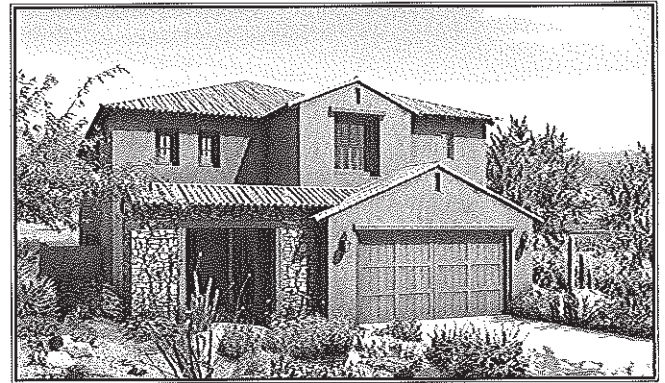

Monterey (O)

Cottage (I)

Tuscany (D)

Juniper

43502

Two-Story

4 Bedrooms, 2.5 Baths,

3-Car Garage, Living Room,

Dining Room, Family Room,

Kitchen Nook

Livable Area: 3,029 Square Feet